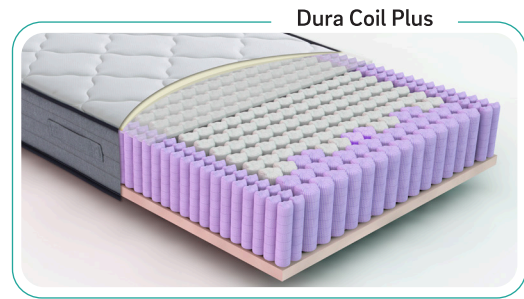

# Dura Coil

Dura Coil is specially designed to provide more support and offers a firm edge with 4 different product types. Boyçelik successfully developed Dura Coil with greater support resilience than traditional foam cover on the edges. Enjoy flawless sleep joy by sleeping on a sleep surface that conforms to your body shape and responds to your weight even on the edges of the spring unit. Every type of Dura Coil springs have flexible edges and allowing for natural movement that lets your muscles relax. Double side use caters to your comfort preference with firmer edges. Dura Coils can be optimized with fit pocket, flexifirm, octo etc.