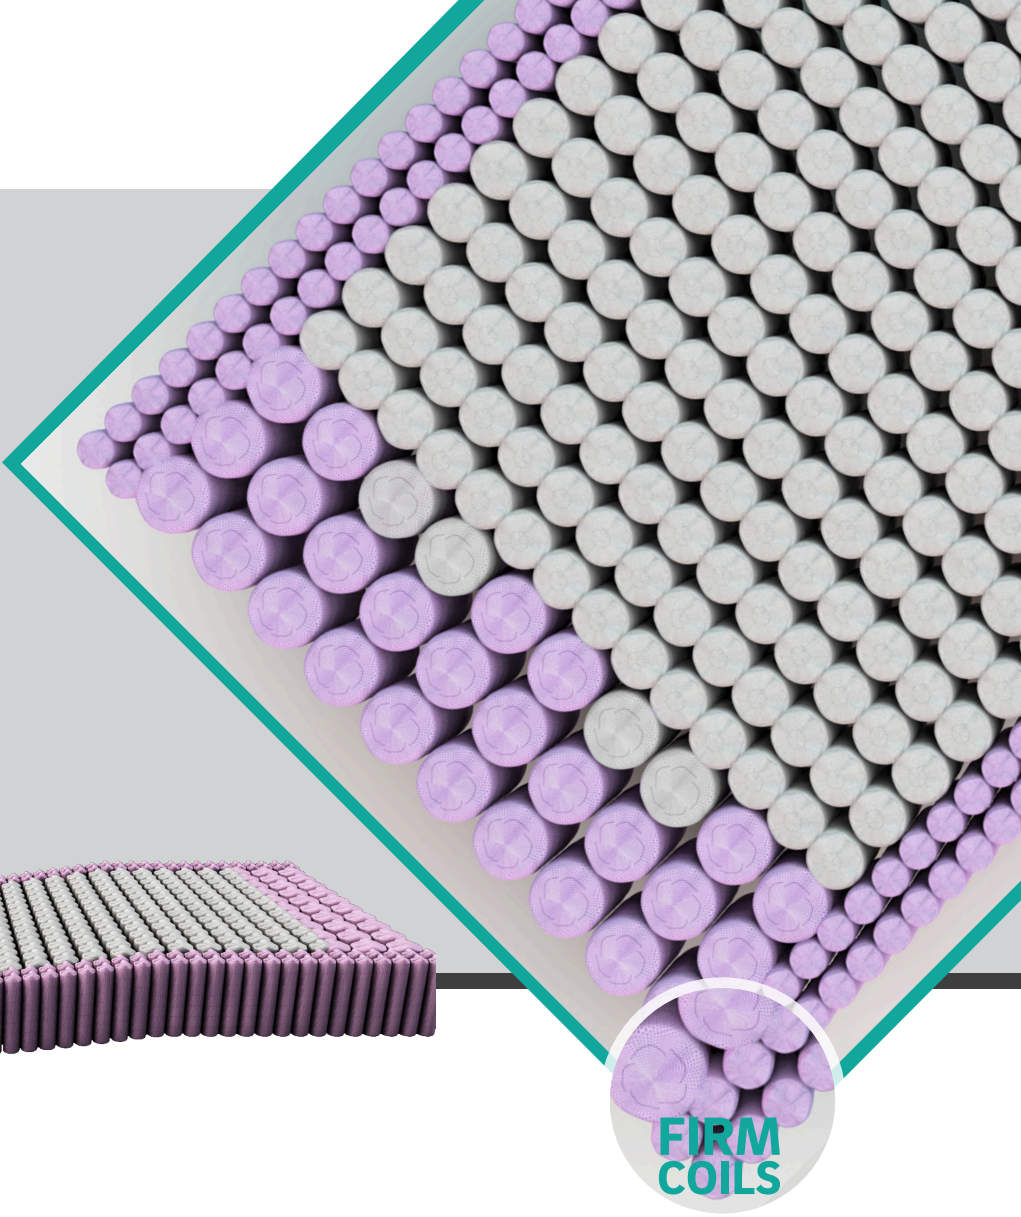

# Dura Coil

Dura Coil is specially designed to provide more support and offers a firm edge with 4 different product types. Boyçelik successfully developed Dura Coil with greater support resilience than traditional foam cover on the edges. Enjoy flawless sleep joy by sleeping on a sleep surface that conforms to your body shape and responds to your weight even on the edges of the spring unit. Every type of Dura Coil springs have flexible edges and allowing for natural movement that lets your muscles relax. Double side use caters to your comfort preference with firmer edges. Dura Coils can be optimized with fit pocket, flexifirm, octo etc.

Pocket Spring

Durability

Flexible

Improved Luxury Comfort

Independent Spring Technology

Body Shape

Varying Firmness

No Disturbance to Partner