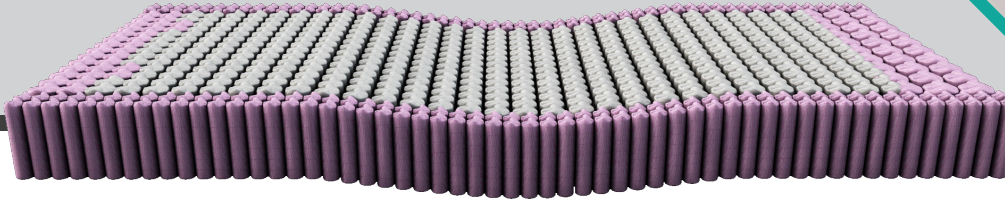

# Dura Coil

Dura Coil is specially designed to provide more support and offers a firm edge with 4 different product types. Boyçelik successfully developed Dura Coil with greater support resilience than traditional foam cover on the edges. Enjoy flawless sleep joy by sleeping on a sleep surface that conforms to your body shape and responds to your weight even on the edges of the spring unit. Every type of Dura Coil springs have flexible edges and allowing for natural movement that lets your muscles relax. Double side use caters to your comfort preference with firmer edges. Dura Coils can be optimized with fit pocket, flexifirm, octo etc.

Pocket Spring

Durability

Flexible

Improved Luxury Comfort

Independent Spring Technology

Body Shape

Varying Firmness

No Disturbance to Partner