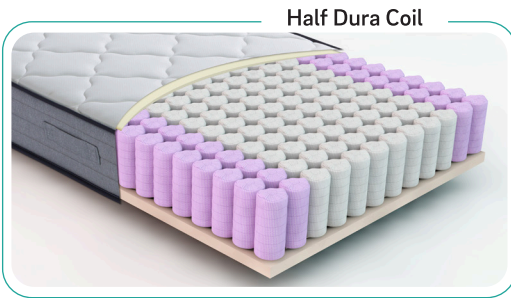

# Dura Coil

Dura Coil is specially designed to provide more support and offers a firm edge with 4 different product types. Boyçelik successfully developed Dura Coil with greater support resilience than traditional foam cover on the edges. Enjoy flawless sleep joy by sleeping on a sleep surface that conforms to your body shape and responds to your weight even on the edges of the spring unit. Every type of Dura Coil springs have flexible edges and allowing for natural movement that lets your muscles relax. Double side use caters to your comfort preference with firmer edges. Dura Coils can be optimized with fit pocket, flexifirm, octo etc.