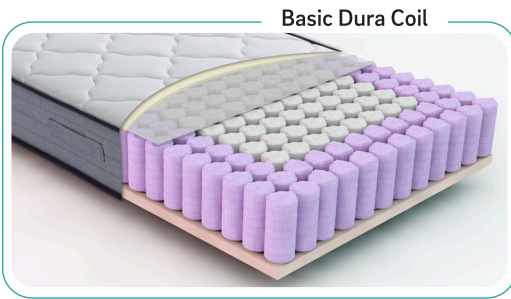

# Dura Coil

Dura Coil is specially designed to provide more support and offers a firm edge with 4 different product types. Boyçelik successfully developed Dura Coil with greater support resilience than traditional foam cover on the edges. Enjoy flawless sleep joy by sleeping on a sleep surface that conforms to your body shape and responds to your weight even on the edges of the spring unit. Every type of Dura Coil springs have flexible edges and allowing for natural movement that lets your muscles relax. Double side use caters to your comfort preference with firmer edges. Dura Coils can be optimized with fit pocket, flexifirm, octo etc.