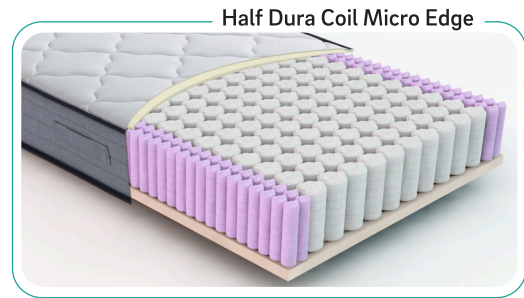

# Dura Coil

Dura Coil is specially designed to provide more support and offers a firm edge with 4 different product types. Boyçelik successfully developed Dura Coil with greater support resilience than traditional foam cover on the edges. Enjoy flawless sleep joy by sleeping on a sleep surface that conforms to your body shape and responds to your weight even on the edges of the spring unit. Every type of Dura Coil springs have flexible edges and allowing for natural movement that lets your muscles relax. Double side use caters to your comfort preference with firmer edges. Dura Coils can be optimized with fit pocket, flexifirm, octo etc.